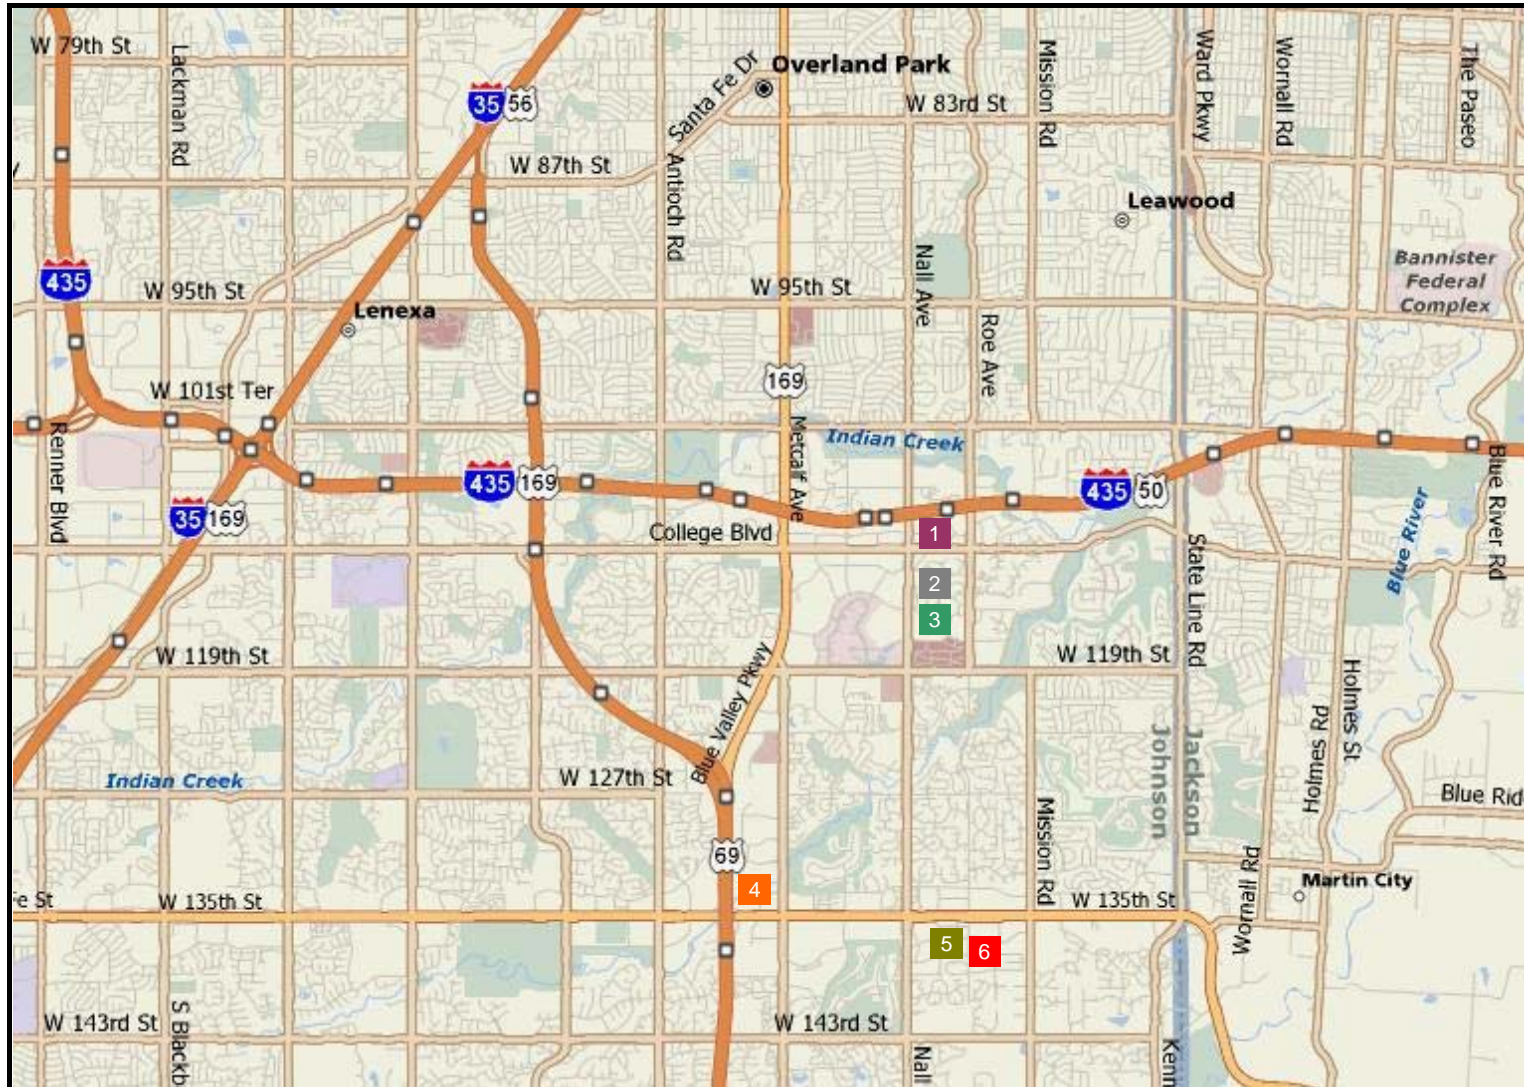

Executive Suites & Services Locations

1 College Corporate Centre
5350 College Boulevard

2 University Park
11233 Nall

3 Leawood Commons
11409 Ash

4 Deer Creek Woods
7381 W. 133rd Street

5 Plaza Pointe I
4901 W. 136th Street

6 Plaza Pointe II
4831 W. 136th Street